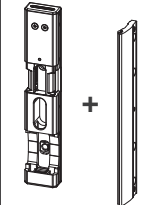

LOCINOX®

Let's make better fences together

MODULEC-SH: Emissa/Ruptura

Versions

EMISSA-(fail close)

RUPTURA-(fail open)

① Exploded view & dimensions

Package content

② Gate profile dimensions

A = 40 mm
1-5/8"

A = 50 mm
2"

A = 60 mm
2-3/8"

③ Left or right mounting

④ Mounting

⑤ Connecting

Technical specifications

U: 12 V AC/DC
I: 1,25 A
U: 24 V AC/DC
I: 0,62 A
P: 15 W

*Optional SlimStone keypad

⑥ Mounting the mushroom on gate lock