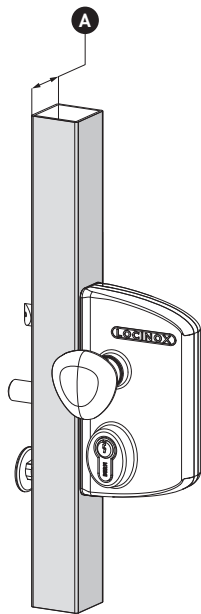

LOCINOX®

Let's make better fences together

MODULEC-SH: Emissa/Ruptura

Versions

EMISSA-(fail close)

RUPTURA-(fail open)

① Exploded view & dimensions

Package content

② Gate profile dimensions

A = 40 mm
1-5/8"

A = 50 mm
2"

A = 60 mm
2-3/8"

③ Left or right mounting

④ Mounting

⑤ Connecting

Technical specifications

U: 12 V AC/DC
I: 1,25 A
U: 24 V AC/DC
I: 0,62 A
P: 15 W

*Optional SlimStone keypad

⑥ Mounting the mushroom on gate lock