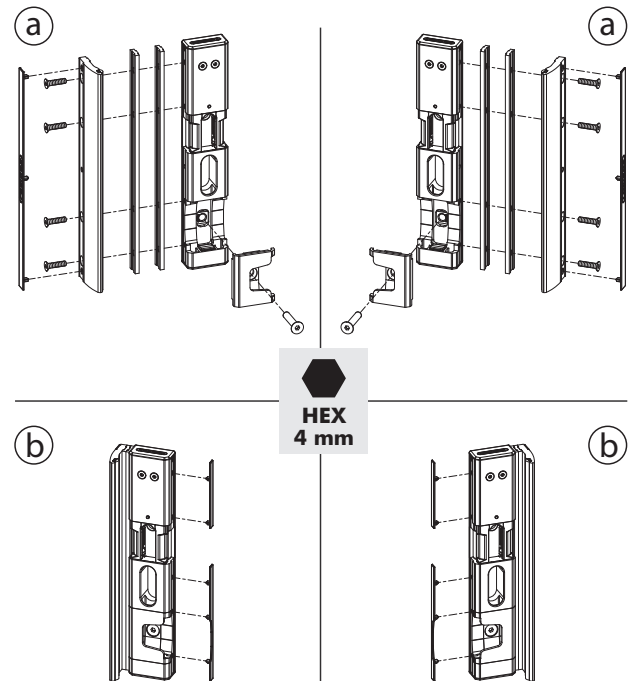

② Gate profile dimensions

A = 40 mm
1-5/8"

A = 50 mm
2"

A = 60 mm
2-3/8"

③ Left or right mounting

④ Mounting

⑤ Connecting

Technical specifications

U: 12 V AC/DC
I: 1,25 A
U: 24 V AC/DC
I: 0,62 A
P: 15 W

*Optional SlimStone keypad

⑥ Mounting the mushroom on gate lock