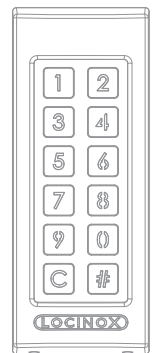

LOCINOX®

Let's make better fences together

MODULEC-SH: Emissa/Ruptura

Versions

EMISSA-(fail close)

RUPTURA-(fail open)

① Exploded view & dimensions

Package content

② Gate profile dimensions

A = 40 mm
1-5/8"

A = 50 mm
2"

A = 60 mm
2-3/8"

③ Left or right mounting

④ Mounting

⑤ Connecting

Technical specifications

U: 12 V AC/DC
I: 1,25 A
U: 24 V AC/DC
I: 0,62 A
P: 15 W

*Optional SlimStone keypad

⑥ Mounting the mushroom on gate lock