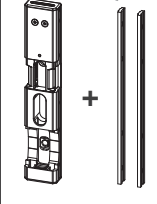

② Gate profile dimensions

A = 40 mm
1-5/8"

A = 50 mm
2"

A = 60 mm
2-3/8"

③ Left or right mounting

④ Mounting

⑤ Connecting

Technical specifications

U: 12 V AC/DC
I: 1,25 A
U: 24 V AC/DC
I: 0,62 A
P: 15 W

*Optional SlimStone keypad

⑥ Mounting the mushroom on gate lock