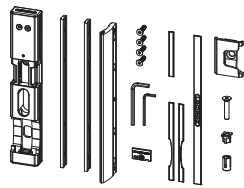

LOCINOX®

Let's make better fences together

MODULEC-SH: Emissa/Ruptura

Versions

EMISSA-(fail close)

RUPTURA-(fail open)

① Exploded view & dimensions

Package content

② Gate profile dimensions

A = 40 mm
1-5/8"

A = 50 mm
2"

A = 60 mm
2-3/8"

③ Left or right mounting

④ Mounting

⑤ Connecting

Technical specifications

U: 12 V AC/DC
I: 1,25 A
U: 24 V AC/DC
I: 0,62 A
P: 15 W

*Optional SlimStone keypad

⑥ Mounting the mushroom on gate lock