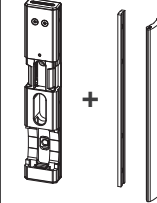

LOCINOX®

Let's make better fences together

MODULEC-SH: Emissa/Ruptura

Versions

EMISSA-(fail close)

RUPTURA-(fail open)

① Exploded view & dimensions

Package content

② Gate profile dimensions

A = 40 mm
1-5/8"

A = 50 mm
2"

A = 60 mm
2-3/8"

③ Left or right mounting

④ Mounting

⑤ Connecting

Technical specifications

U: 12 V AC/DC
I: 1,25 A
U: 24 V AC/DC
I: 0,62 A
P: 15 W

*Optional SlimStone keypad

⑥ Mounting the mushroom on gate lock