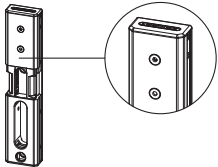

LOCINOX®

Let's make better fences together

MODULEC-SH: Emissa/Ruptura

Versions

EMISSA-(fail close)

RUPTURA-(fail open)

① Exploded view & dimensions

Package content

② Gate profile dimensions

A = 40 mm
1-5/8"

A = 50 mm
2"

A = 60 mm
2-3/8"

③ Left or right mounting

④ Mounting

⑤ Connecting

Technical specifications

U: 12 V AC/DC
I: 1,25 A
U: 24 V AC/DC
I: 0,62 A
P: 15 W

*Optional SlimStone keypad

⑥ Mounting the mushroom on gate lock