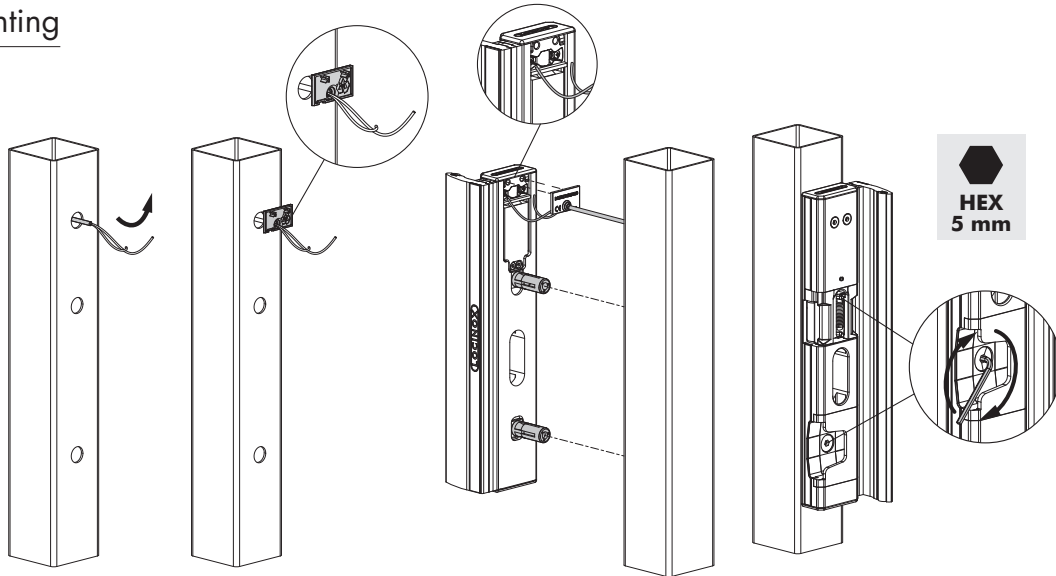

② Gate profile dimensions

A = 40 mm
1-5/8"

A = 50 mm
2"

A = 60 mm
2-3/8"

③ Left or right mounting

④ Mounting

⑤ Connecting

Technical specifications

U: 12 V AC/DC
I: 1,25 A
U: 24 V AC/DC
I: 0,62 A
P: 15 W

*Optional SlimStone keypad

⑥ Mounting the mushroom on gate lock