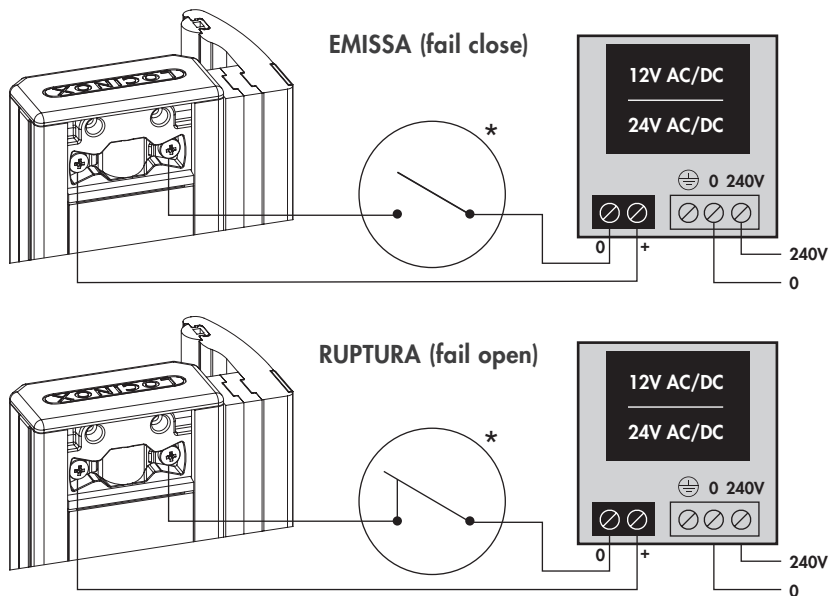

② Gate profile dimensions

A = 40 mm
1-5/8"

A = 50 mm
2"

A = 60 mm
2-3/8"

③ Left or right mounting

④ Mounting

⑤ Connecting

Technical specifications

U: 12 V AC/DC
I: 1,25 A
U: 24 V AC/DC
I: 0,62 A
P: 15 W

*Optional SlimStone keypad

⑥ Mounting the mushroom on gate lock