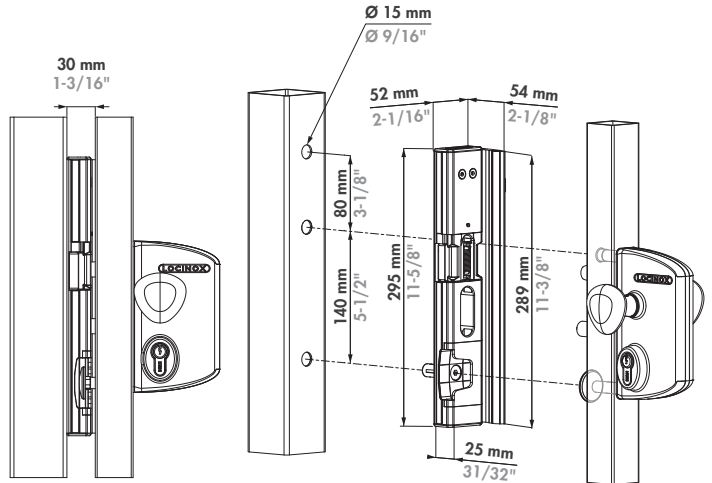

LOCINOX®

Let's make better fences together

MODULEC-SH: Emissa/Ruptura

Versions

EMISSA-(fail close)

RUPTURA-(fail open)

① Exploded view & dimensions

Package content

② Gate profile dimensions

A = 40 mm
1-5/8"

A = 50 mm
2"

A = 60 mm
2-3/8"

③ Left or right mounting

④ Mounting

⑤ Connecting

Technical specifications

U: 12 V AC/DC
I: 1,25 A
U: 24 V AC/DC
I: 0,62 A
P: 15 W

*Optional SlimStone keypad

⑥ Mounting the mushroom on gate lock